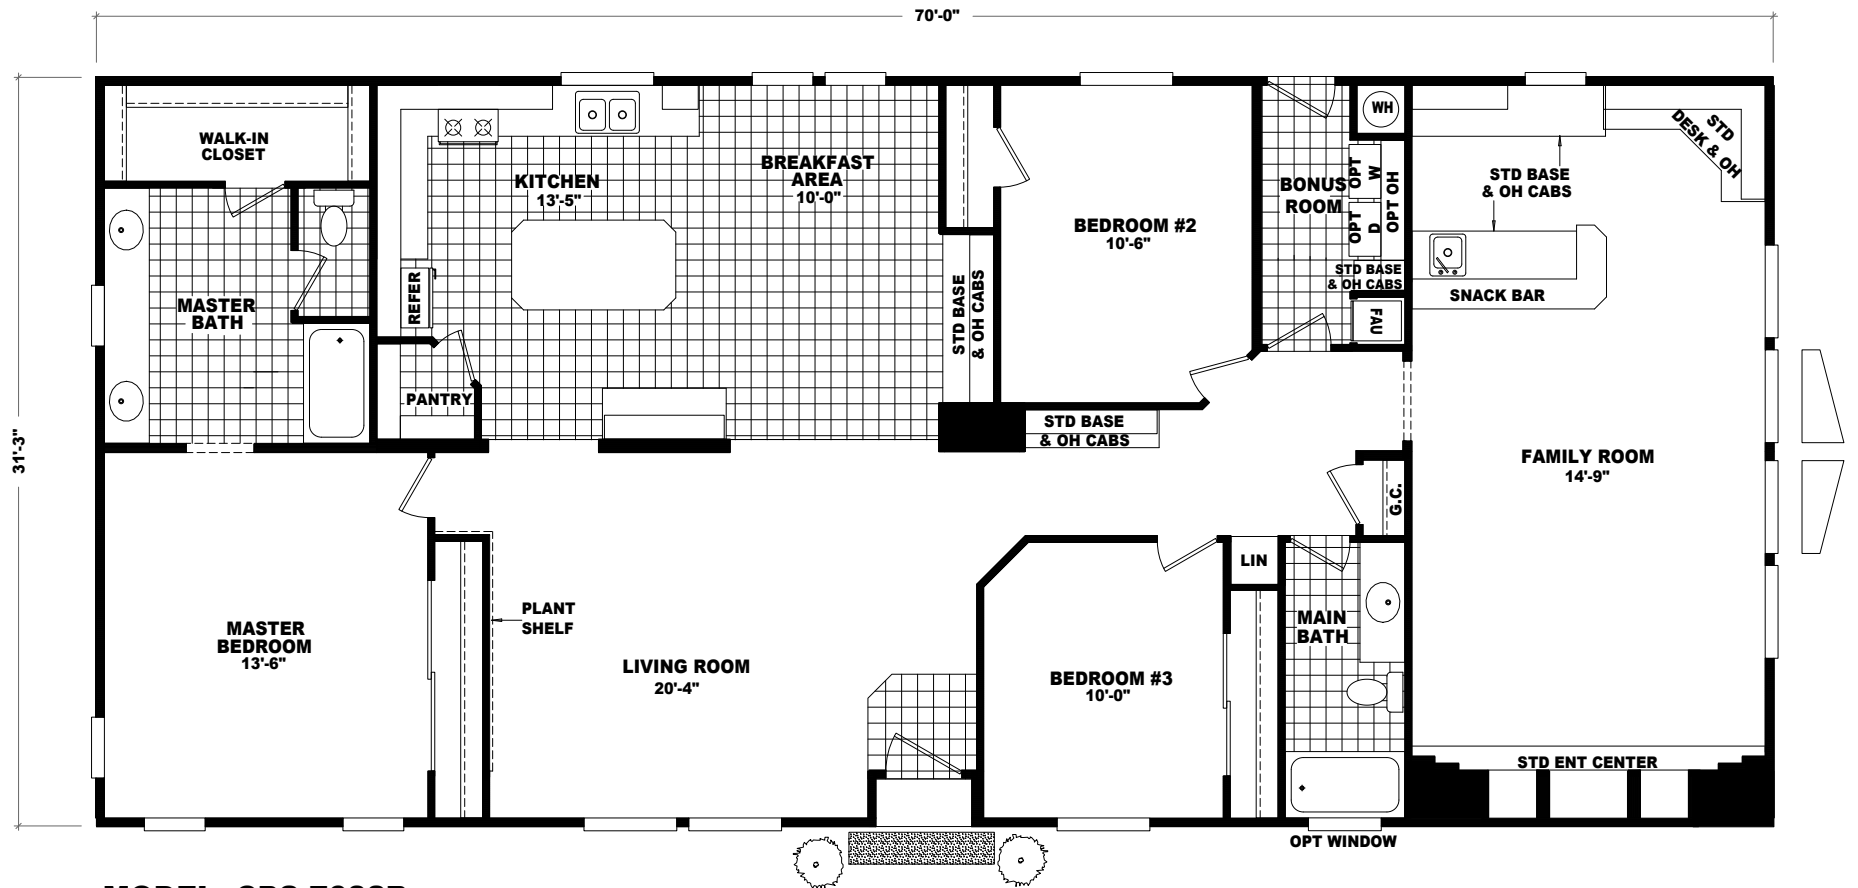

OPTIONAL FLASH BATH

**MODEL: CPS-7032B**

APPROXIMATELY 2187 SQ. FT.  
3 BEDROOM, 2 BATH